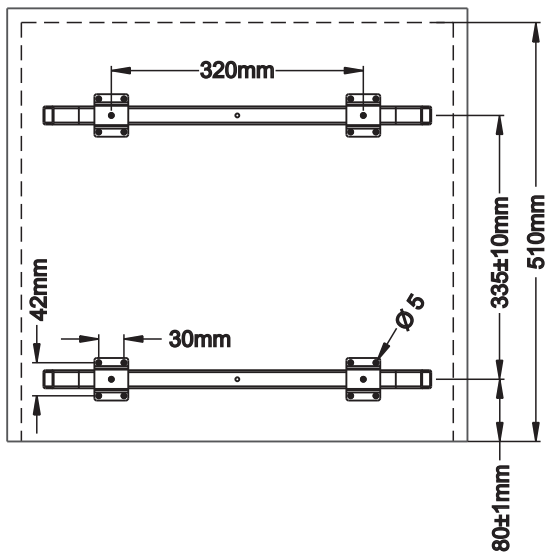

Install Door Mount Bracket

Remove bracket from inside the frame and put aside.
Note: For door mounted bin this bracket is not used.

Screw in door mount bracket provided.

A

BOM List		
1	Sandle Brackets	4PCS
2	PA4X16 Screws	16PCS
3	PA4X25 Screws	6PCS
4	KA4X50 Screws	4PCS
5	KA4X60 Screws	4PCS
6	TA4X14 Screws	4PCS