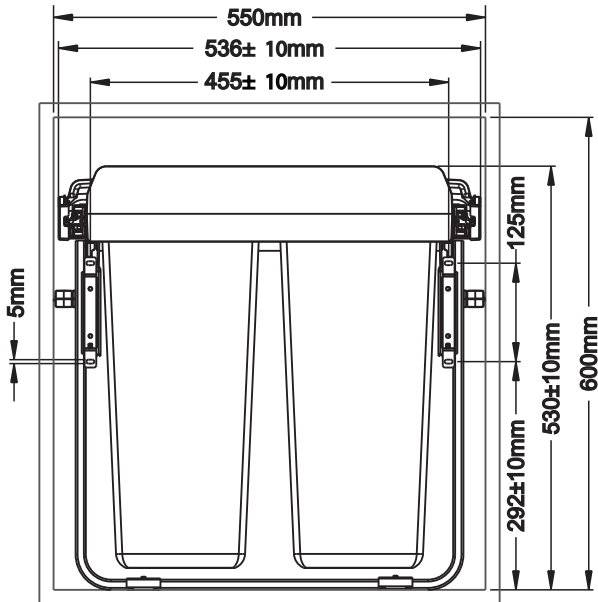

Install Door Mount Bracket

Remove bracket from inside the frame and put aside.
Note: For door mounted bin this bracket is not used.

Screw in door mount bracket provided.

A

BOM List		
1	Sandle Brackets	4PCS
2	PA4X16 Screws	16PCS
3	PA4X25 Screws	6PCS
4	KA4X50 Screws	4PCS
5	KA4X60 Screws	4PCS
6	TA4X14 Screws	4PCS